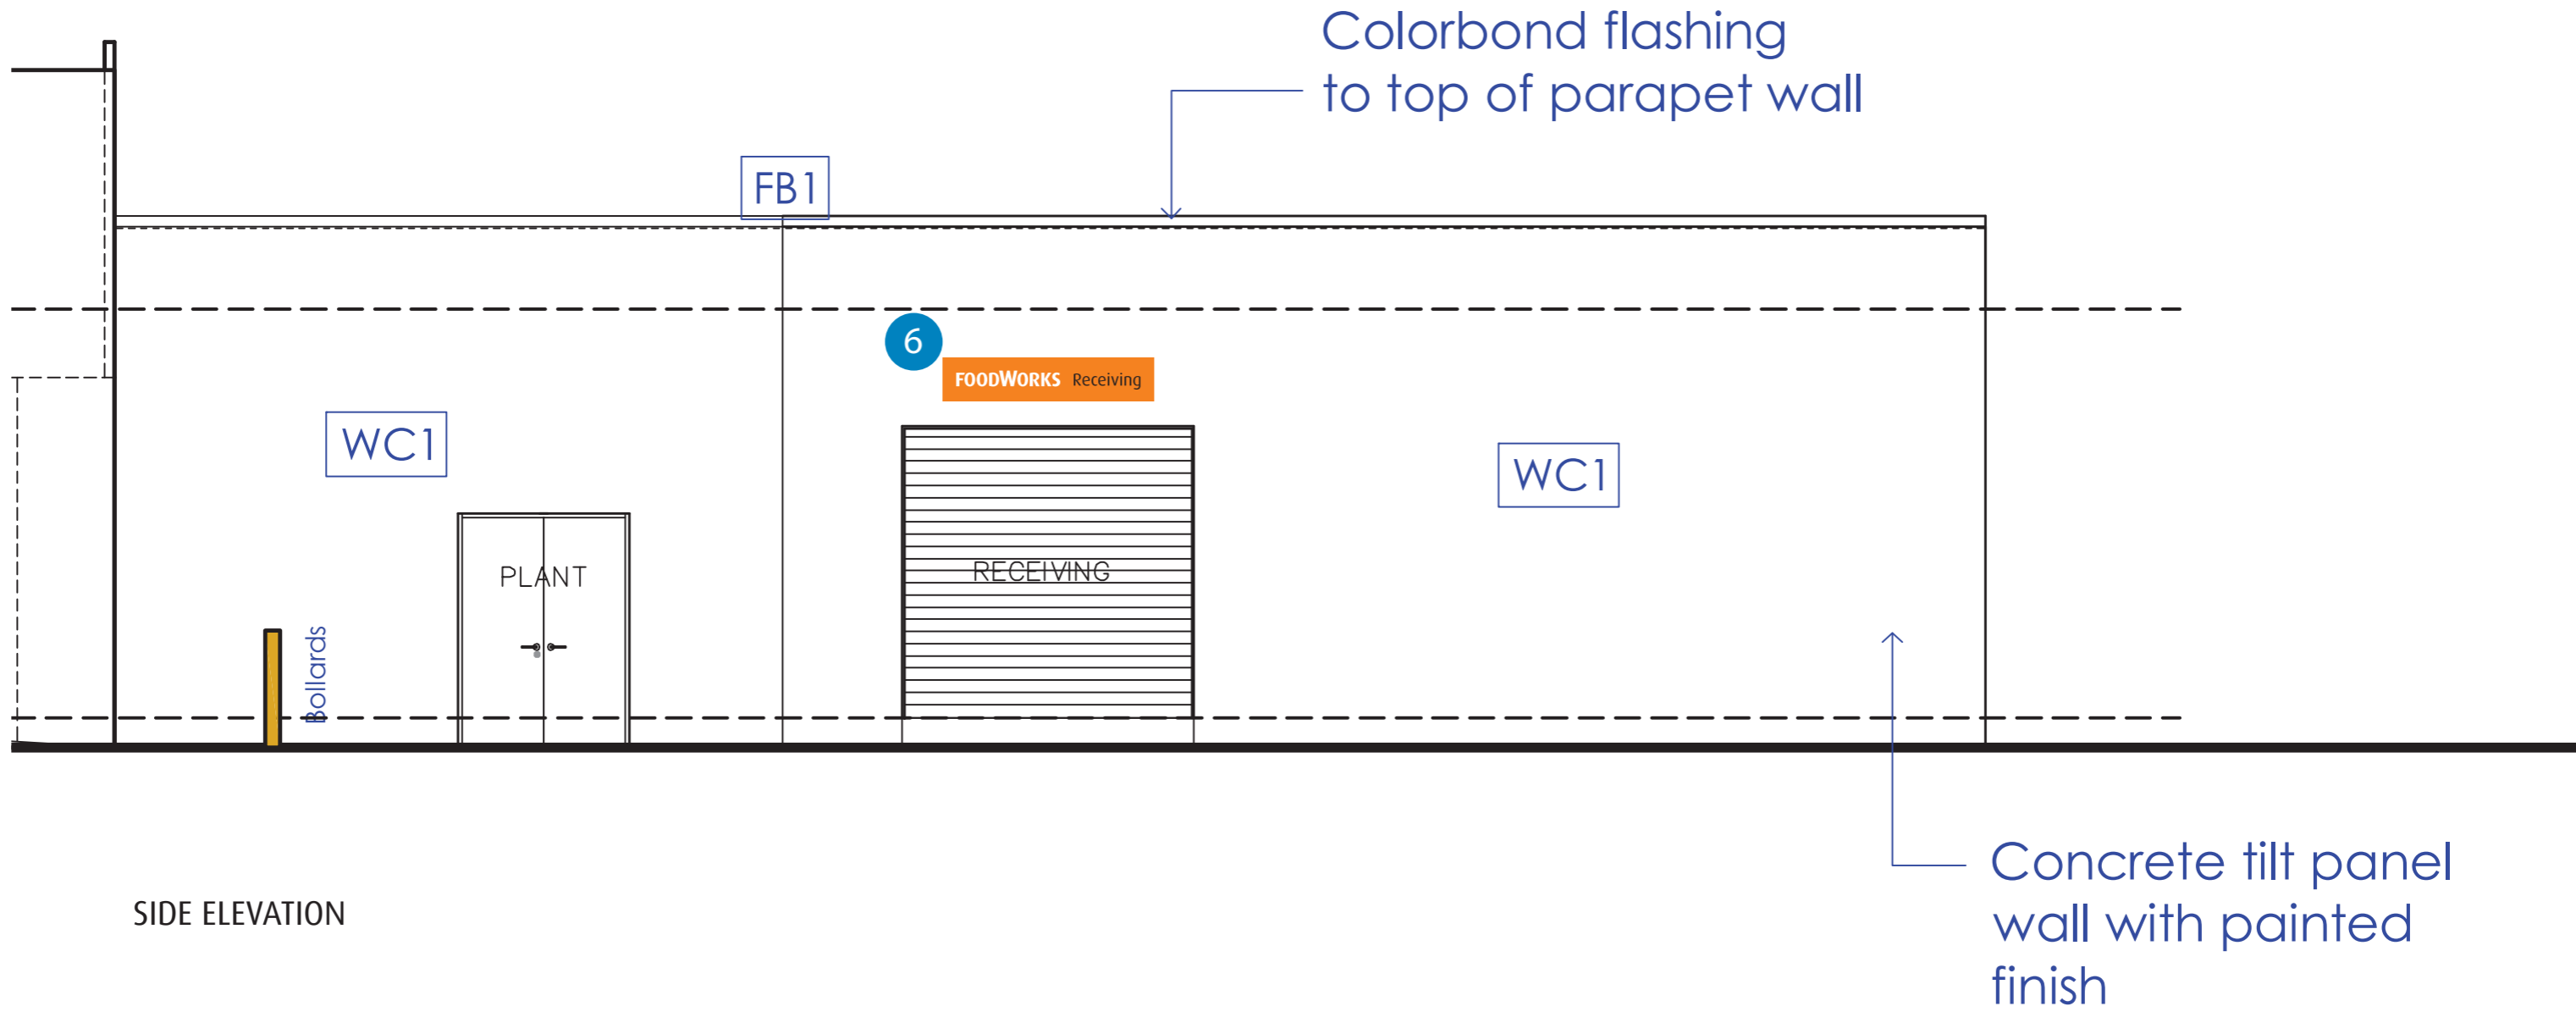

site pack

Numurkah, VIC

85-89 Melville Street

PROPOSED

FRONT ELEVATION

1

5000mm

1200mm

Illuminated Lightbox

- material** fabricated lightbox painted orange (x1); router cut face with push through opal acrylic letters; LED illumination
- location** new lightbox to be mounted to the front fascia as indicated in design
- notes** AUR is not responsible for painting and electrical works; retailer is to arrange these works and pay for any associated costs

2

Front Window Graphics

material digitally printed vinyl
location applied internally to the windows at the shopfront as indicated in layout
notes

3

Trading Hours Poster Holder

material digitally printed poster; internal application poster holder frame size 792mm x 547mm - poster size 745mm x 500mm
location applied to the left of entrance as shown in layout;
notes retailer to advise correct trading hours
 frame to be purchased from Bricor:
 poster holder (internal application) 745mm x 500mm
 Email - sales@bricor.com.au

5

Trading Hours Panel

material orange acm panel; black and white vinyl lettering
location applied to the right of entrance as shown in layout;
notes retailer to advise correct trading hours

6

Receiving Sign