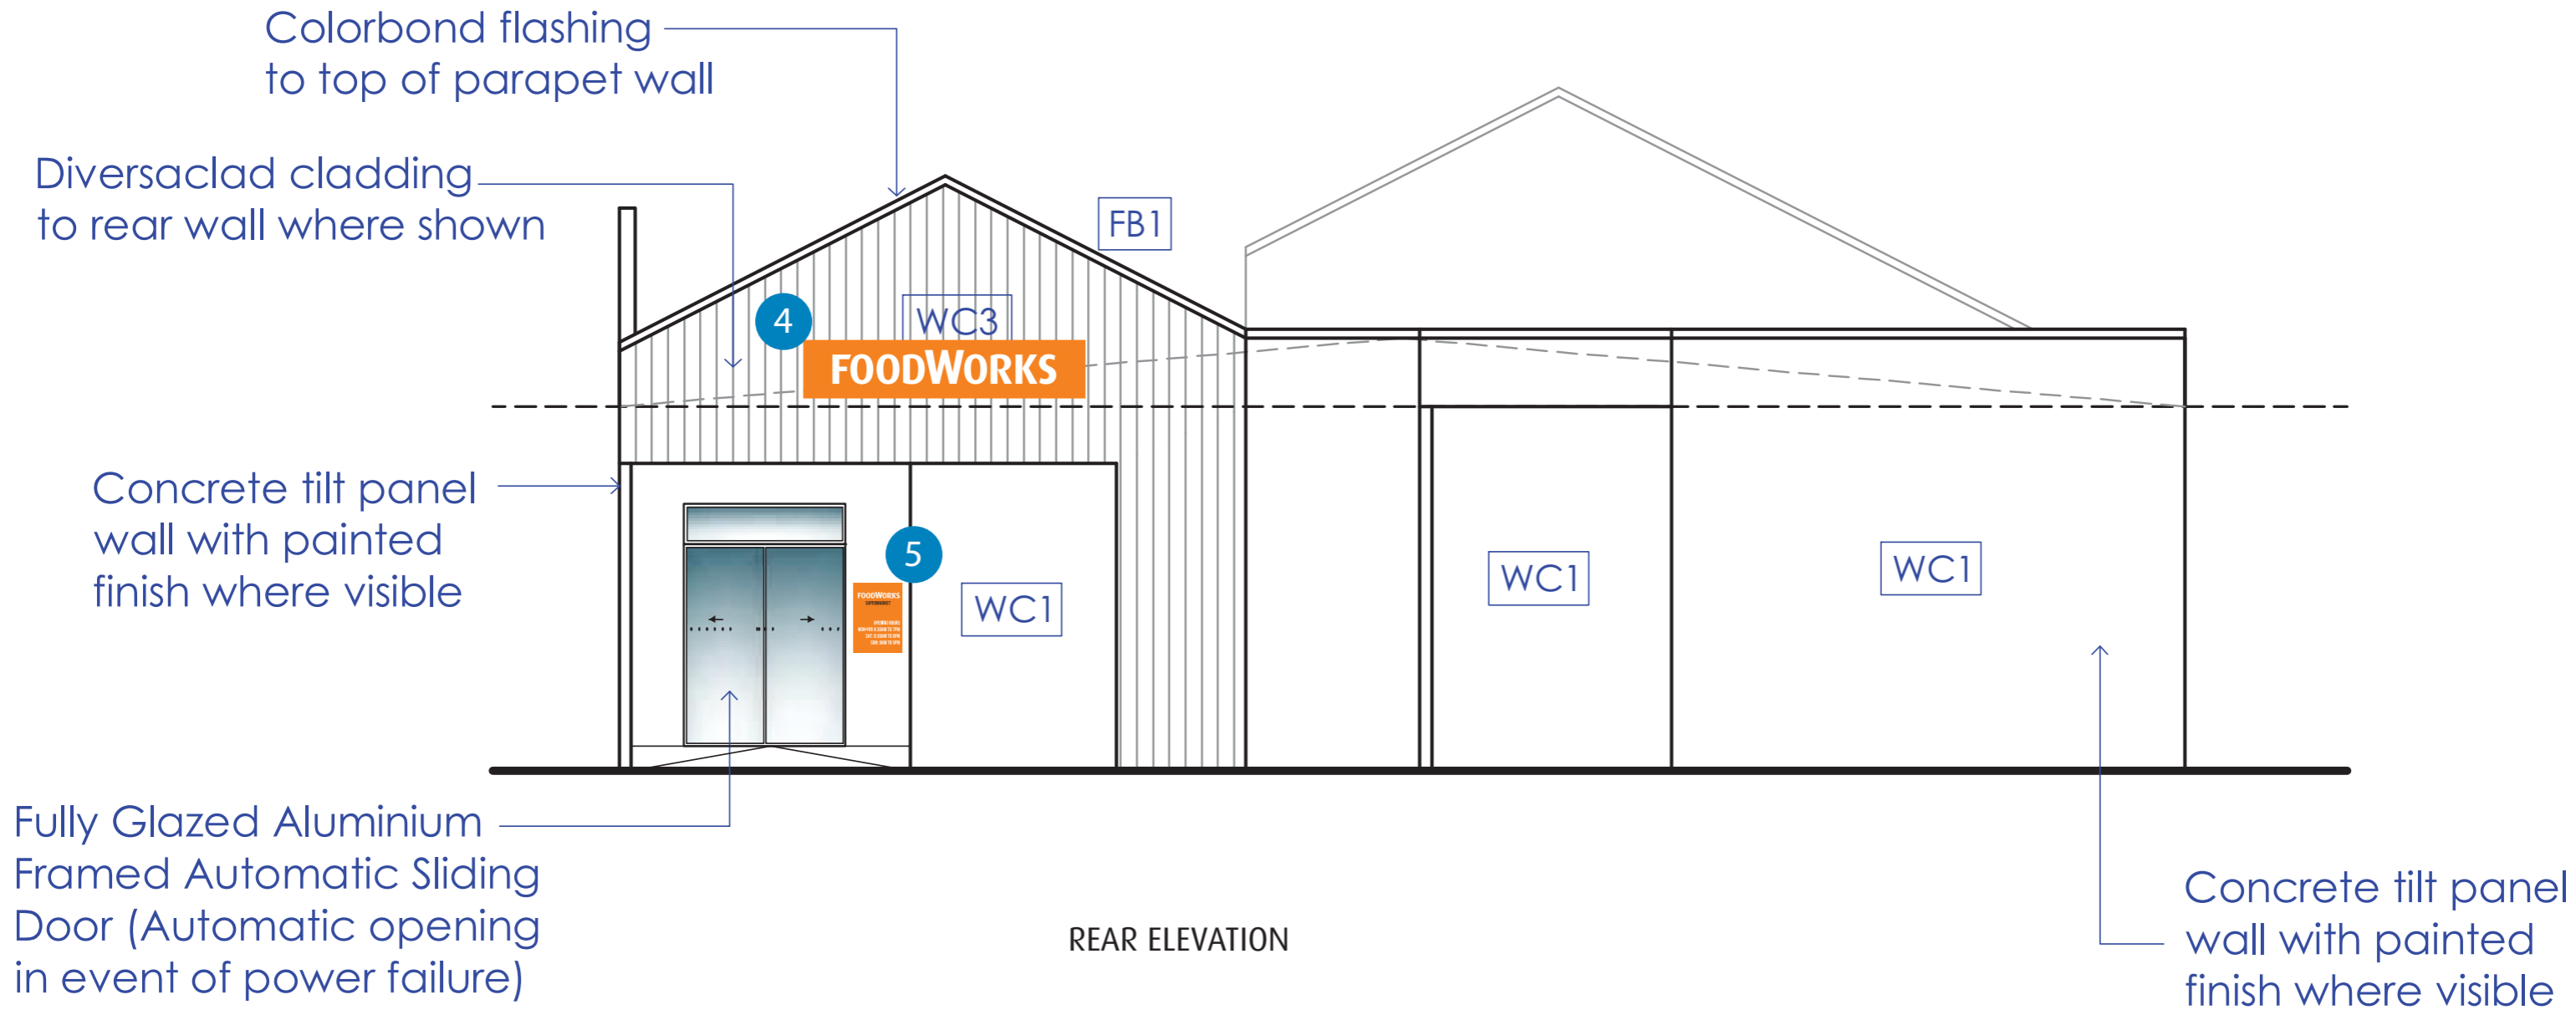

site pack

Numurkah, VIC

85-89 Melville Street

PROPOSED

FRONT ELEVATION

1

5000mm

1200mm

Illuminated Lightbox

- material** fabricated lightbox painted orange (x1); router cut face with push through opal acrylic letters; LED illumination
- location** new lightbox to be mounted to the front fascia as indicated in design
- notes** AUR is not responsible for painting and electrical works; retailer is to arrange these works and pay for any associated costs

2

Front Window Graphics

material digitally printed vinyl
location applied internally to the windows at the shopfront as indicated in layout
notes

3

Trading Hours Poster Holder

material digitally printed poster; internal application poster holder frame size 792mm x 547mm - poster size 745mm x 500mm
location applied to the left of entrance as shown in layout;
notes retailer to advise correct trading hours
 frame to be purchased from Bricor:
 poster holder (internal application) 745mm x 500mm
 Email - sales@bricor.com.au

5

Trading Hours Panel

material orange acm panel; black and white vinyl lettering
location applied to the right of entrance as shown in layout;
notes retailer to advise correct trading hours

6

Receiving Sign