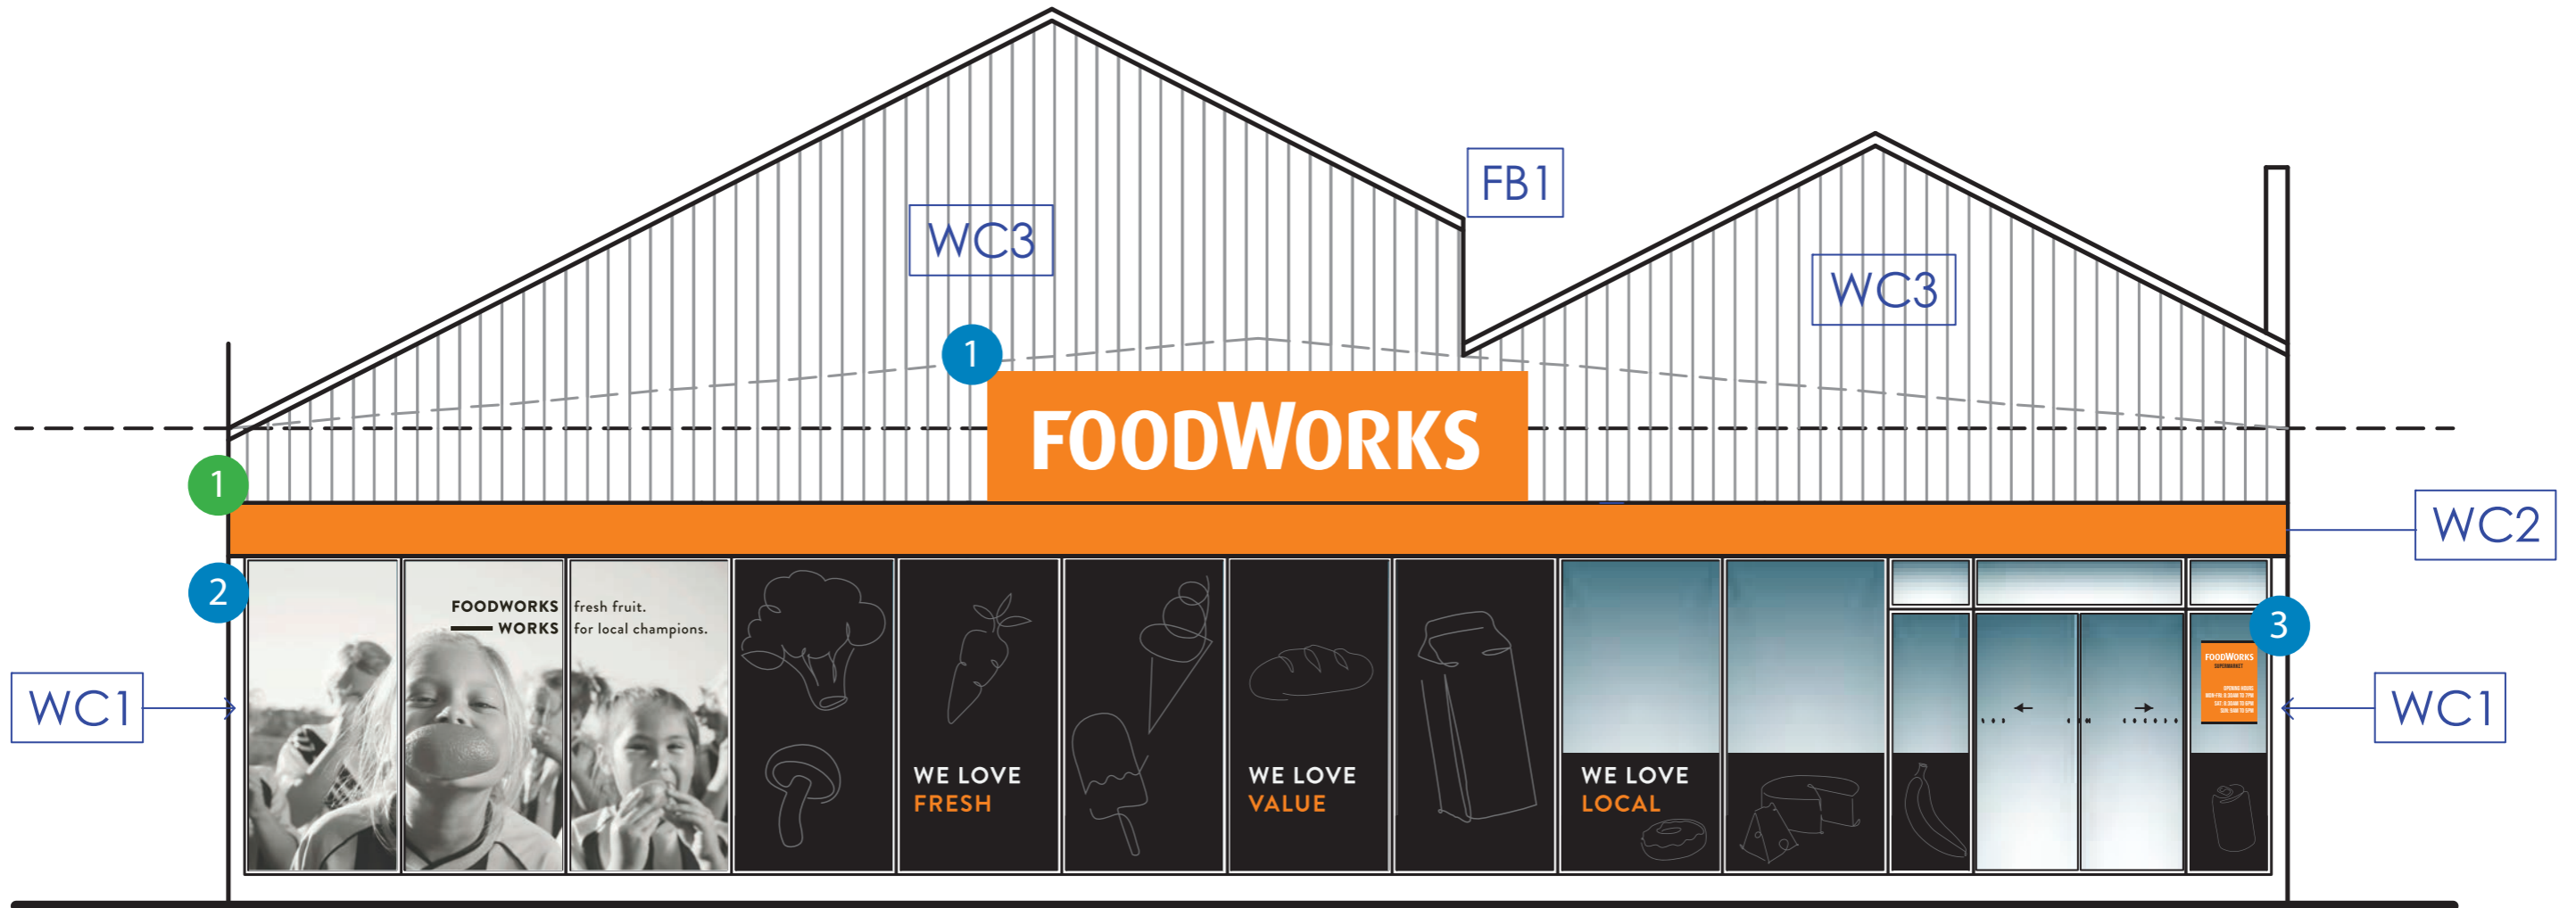

site pack

Numurkah, VIC

85-89 Melville Street

PROPOSED

FRONT ELEVATION

1

5000mm

1200mm

Illuminated Lightbox

- material** fabricated lightbox painted orange (x1); router cut face with push through opal acrylic letters; LED illumination
- location** new lightbox to be mounted to the front fascia as indicated in design
- notes** AUR is not responsible for painting and electrical works; retailer is to arrange these works and pay for any associated costs

5

Trading Hours Panel

material orange acm panel; black and white vinyl lettering
location applied to the right of entrance as shown in layout;
notes retailer to advise correct trading hours

6

Receiving Sign

material orange acm panels; white & black vinyl
location mounted to the wall above the roller door as indicated in layout
notes remove existing signage & dispose of