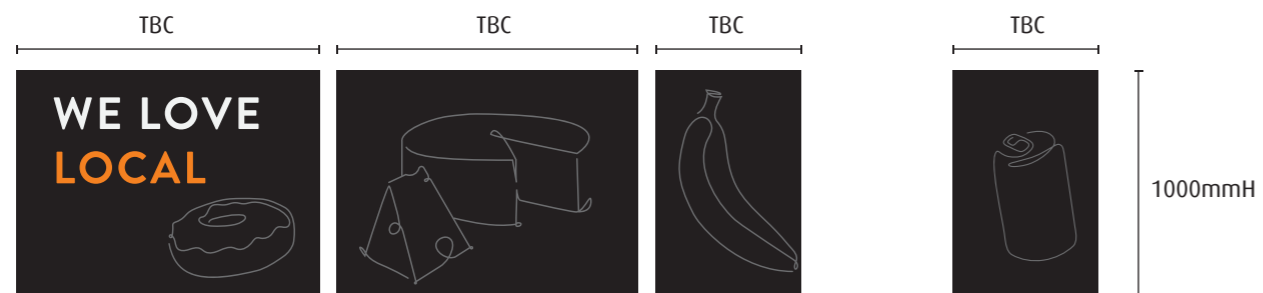

2

Front Window Graphics

material digitally printed vinyl
location applied internally to the windows at the shopfront as indicated in layout
notes